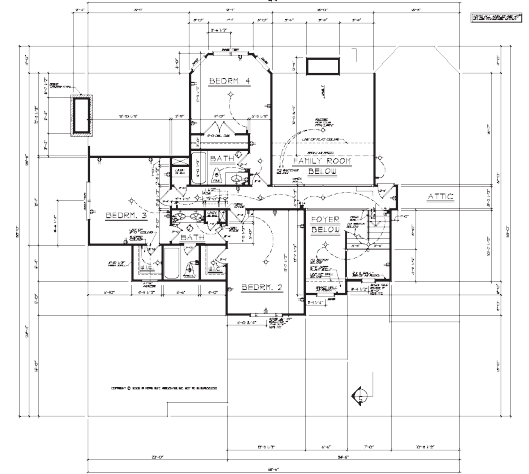

Second floor