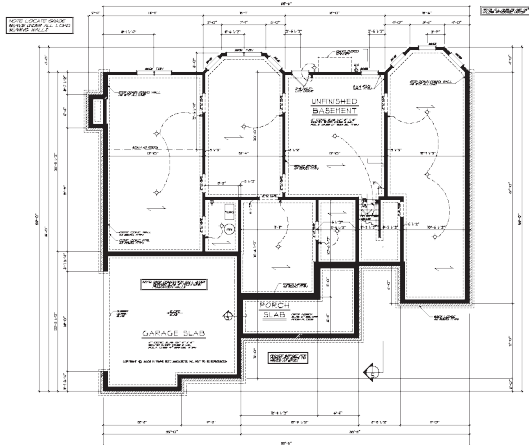

THE BRADDOCK

Basement