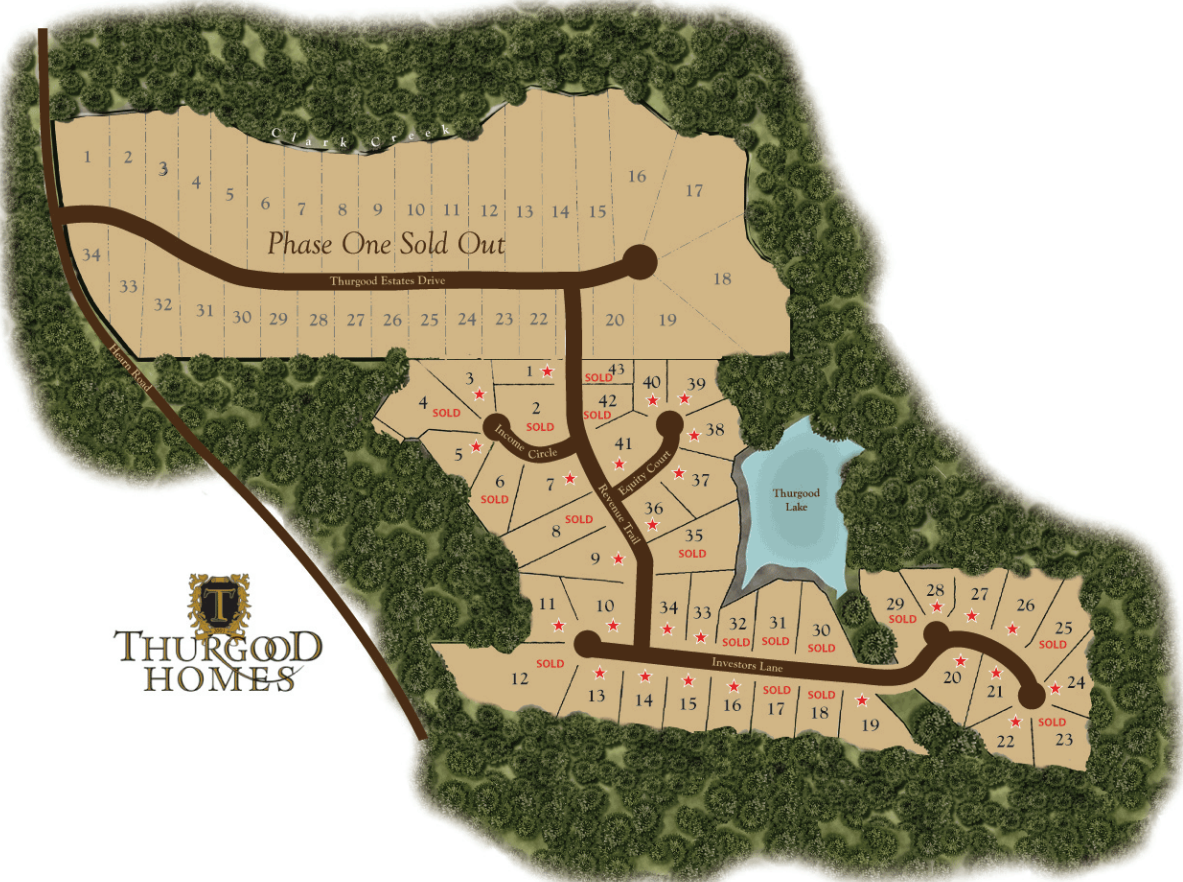

PALMERHOUSE
PROPERTIES

Thurgood Estates Features a selection of 75 wonderfully private, spacious and wooded home sites. Thurgood Estates is the perfect place to build the home of your dreams and enjoy the lifestyle and comforts you seek. Priced from the mid \$500's to over \$1 million, our signature homes offer spectacular floor plans ranging from approximately 5,000 to over 10,000 square feet of living space with flexible spaces for a home office, media room or spa-inspired bathroom.

THURGOOD
ESTATES

THE BRADDOCK

Basement

First floor

Second floor

Front Elevation

Amenities Nearby

The location of Thurgood Estates is one of its greatest assets. From home you'll have almost any dining, shopping and entertainment you desire are your fingertips.