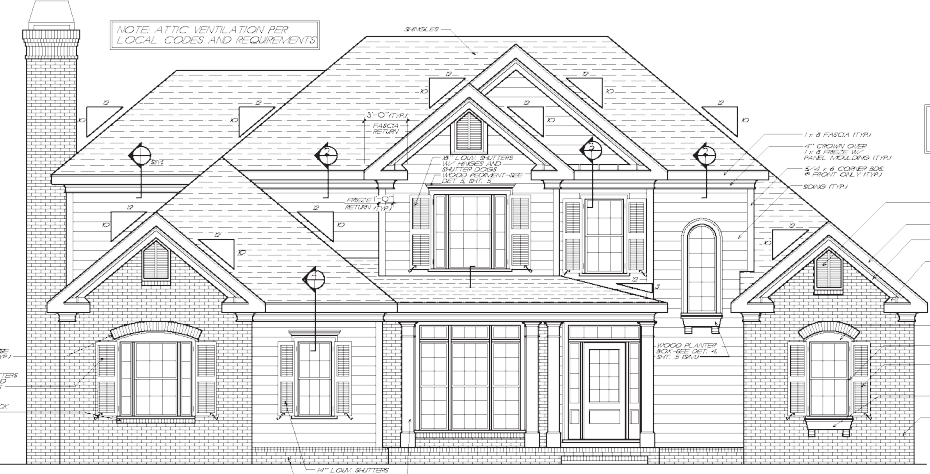

PALMERHOUSE
PROPERTIES

Thurgood Estates Features a selection of 75 wonderfully private, spacious and wooded home sites. Thurgood Estates is the perfect place to build the home of your dreams and enjoy the lifestyle and comforts you seek. Priced from the mid \$500's to over \$1 million, our signature homes offer spectacular floor plans ranging from approximately 5,000 to over 10,000 square feet of living space with flexible spaces for a home office, media room or spa-inspired bathroom.

THURGOOD
ESTATES

THE BRADDOCK

Basement

First floor

Second floor

Front Elevation

Amenities Nearby

The location of Thurgood Estates is one of its greatest assets. From home you'll have almost any dining, shopping and entertainment you desire are your fingertips.