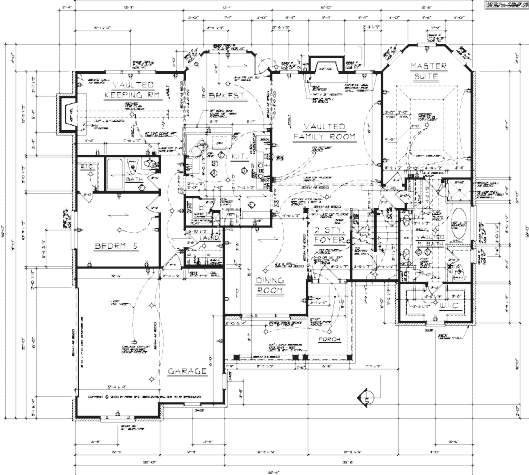

First floor