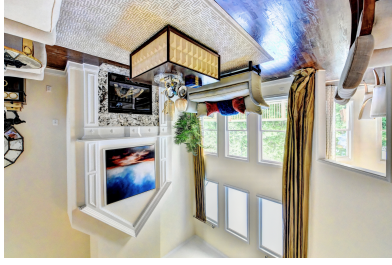

5865 North point Pkwy, #150
Alpharetta, GA
Ph: (678)91-7755
(678)620-8900
Email: zia.rahman7@gmail.com
pm.ccvh@gmail.com

WHISPER
WOODS HOMES
A Division of Capital City View Homes